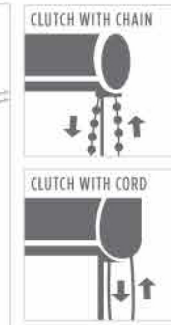

## Operating Systems

- ◆ Clutch operation (with chain, with cord)

## Tube Sizes

- ◆ 38mm
- ◆ 46mm

(Refer to table for Holding Capacity of the above tubes)\*

## Classic Style

Privacy Style

OPERATING SYSTEM	CLASSIC									
	38MM CONCEPT		46MM CONCEPT		38MM CONCEPT			46MM CONCEPT		
	Mini W in feet	Mini H in feet	Mini W in feet	Mini H in feet	Max W in feet	Max H in feet	Max SFT in feet	Max W in feet	Max H in feet	Max SFT in feet
Clutch system with chain / cord	2	2.5	2.25	2.5	8.5	8	55	8.5	10	70
Motorized	NA	NA	2.25	2.5	NA	NA	NA	8.5	10	70