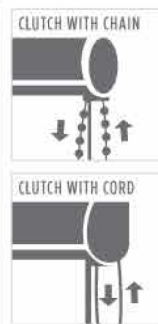

## Tube Sizes

- ◆ 38mm
- ◆ 46mm

(Refer to table for Holding Capacity of the above tubes)\*

## Classic Style

Privacy Style

OPERATING SYSTEM	CLASSIC									
	38MM CONCEPT		46MM CONCEPT		38MM CONCEPT			46MM CONCEPT		
	Mini W in feet	Mini H in feet	Mini W in feet	Mini H in feet	Max W in feet	Max H in feet	Max SFT in feet	Max W in feet	Max H in feet	Max SFT in feet
Clutch system with chain / cord	2	2.5	2.25	2.5	8.5	8	55	8.5	10	70
Motorized	NA	NA	2.25	2.5	NA	NA	NA	8.5	10	70