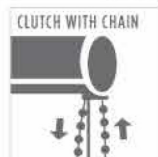

VERTILITE

At a glance

Vertilite Blind moves sideways. Fabric vanes are woven with sheer layer which create the look of soft drapery. Allows suitable light filtrations by tilting the vanes. Best suitable for large windows and french doors.

Operating Systems

- ◆ Wand operation
- ◆ Clutch operation with chain
- ◆ Motorized

Clutch

Wand

Motorised

OPERATING SYSTEM	Mini W in feet	Mini H in feet	Max W in feet	Max H in feet	Max SFT in feet
Wand operation	3	3	10	9	80
Clutch operatin with chain	3	3	12	9	80
Motorized	4	4	14.5	9	100